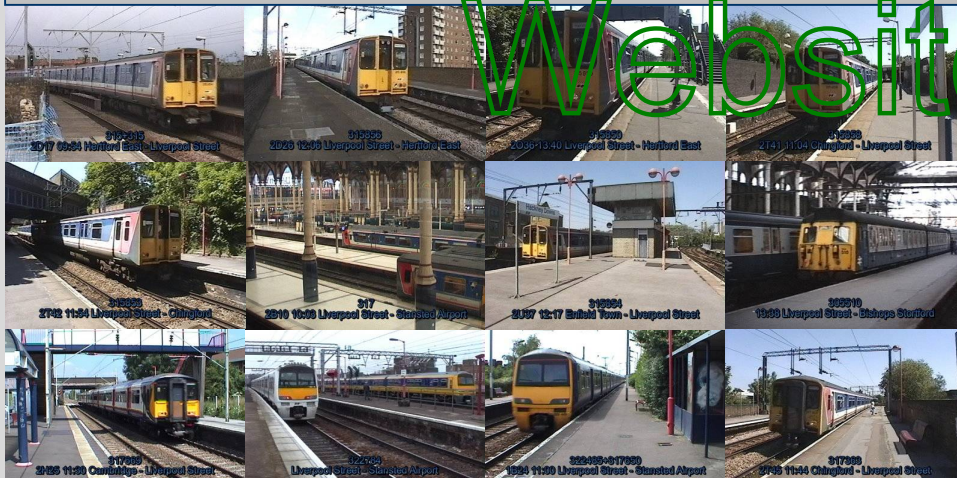

Running time of this DVD-R is 72 minutes.
Copyright ©Anbrico Felixjaz 2014
St Giles Way, Copmanthorpe, York, YO23 3XT
Website www.anbricofelixjaz.com
Facebook www.facebook.com/AnbricoFelixjaz

Anbrico – AV316

The Liverpool Street – Cheshunt EMU

DVD