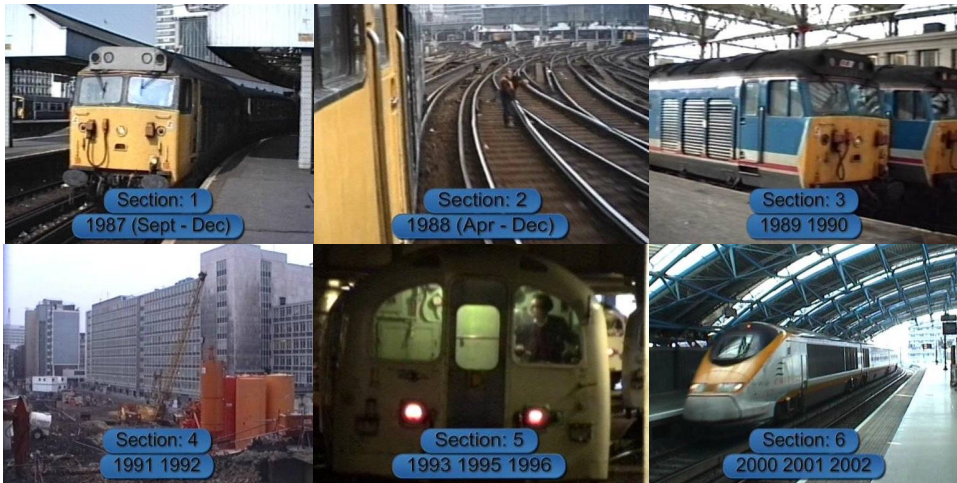

# AVWAT - Contents

Section 1: 1987 (Sept - Dec)

Section 2: 1988 (Apr - Dec)

Section 3: 1989 1990

Section 4: 1991 1992

Section 5: 1993 1995 1996

Section 6: 2000 2001 2002

Sections 1 to 4 are based around the Class 50 and 73 locomotive hauled arrivals and departures.

Section 5 shows a journey from Waterloo to Bank and the introduction of services at Waterloo International.

Section 6 brings us into the early 21<sup>st</sup> century.

Running time of this DVD-R is 63 minutes.